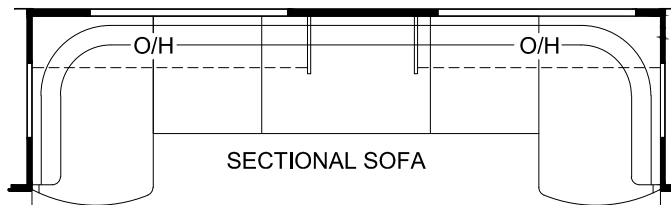

FOLDING
BUNK ABOVE SOFA

AIR BED OPTION

CLUB LOUNGE OPTION

35RBS-DS