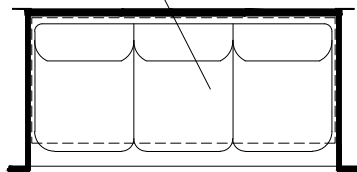

FOLDING
BUNK ABOVE SOFA

AIR BED OPTION

CLUB LOUNGE OPTION

35RBS-DS