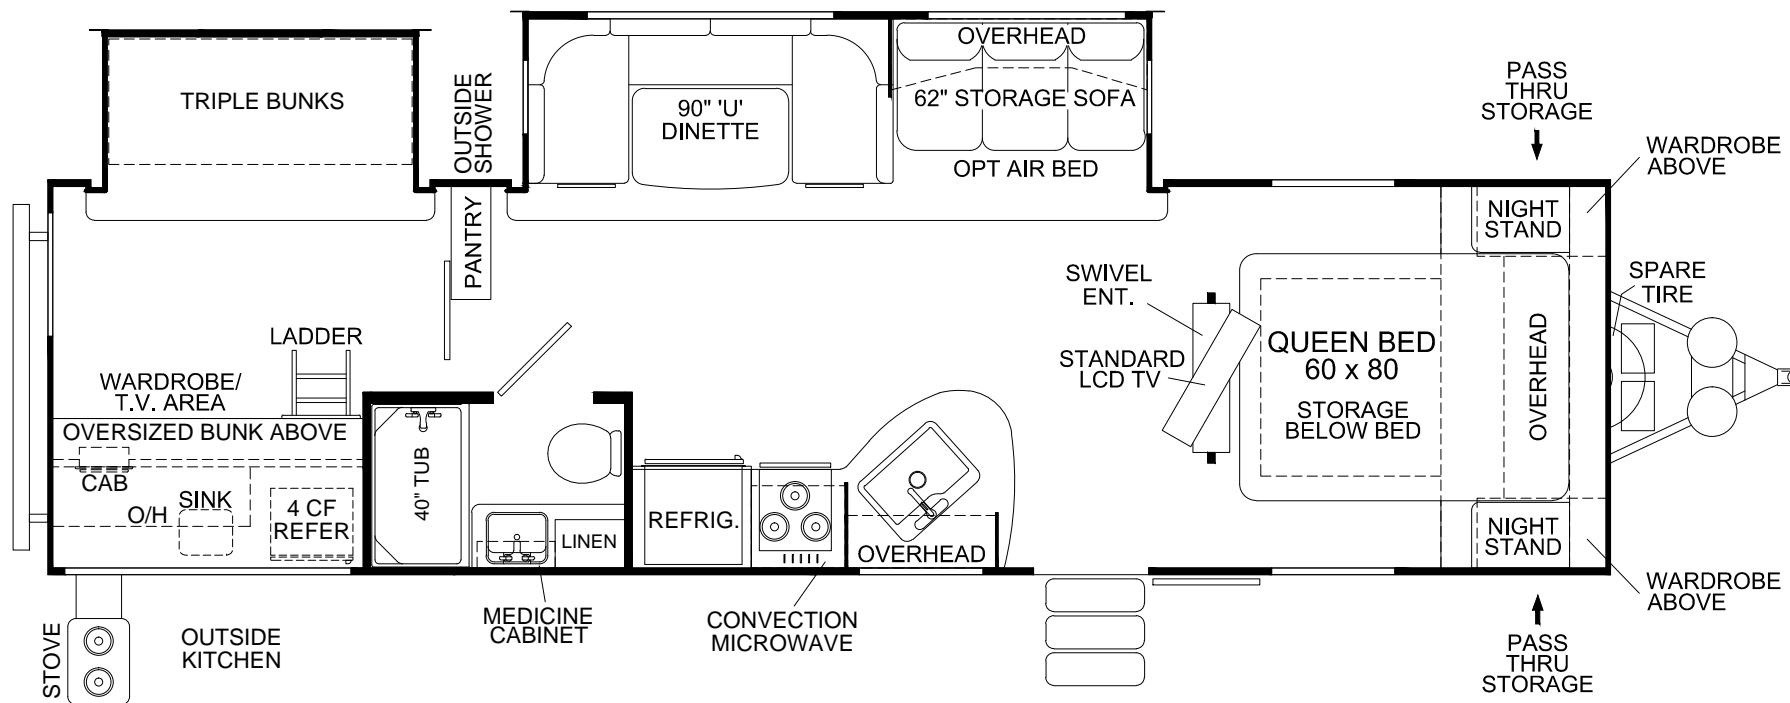

FOLDING
BUNK ABOVE SOFA

AIR BED OPTION

CLUB LOUNGE OPTION

35RBS-DS